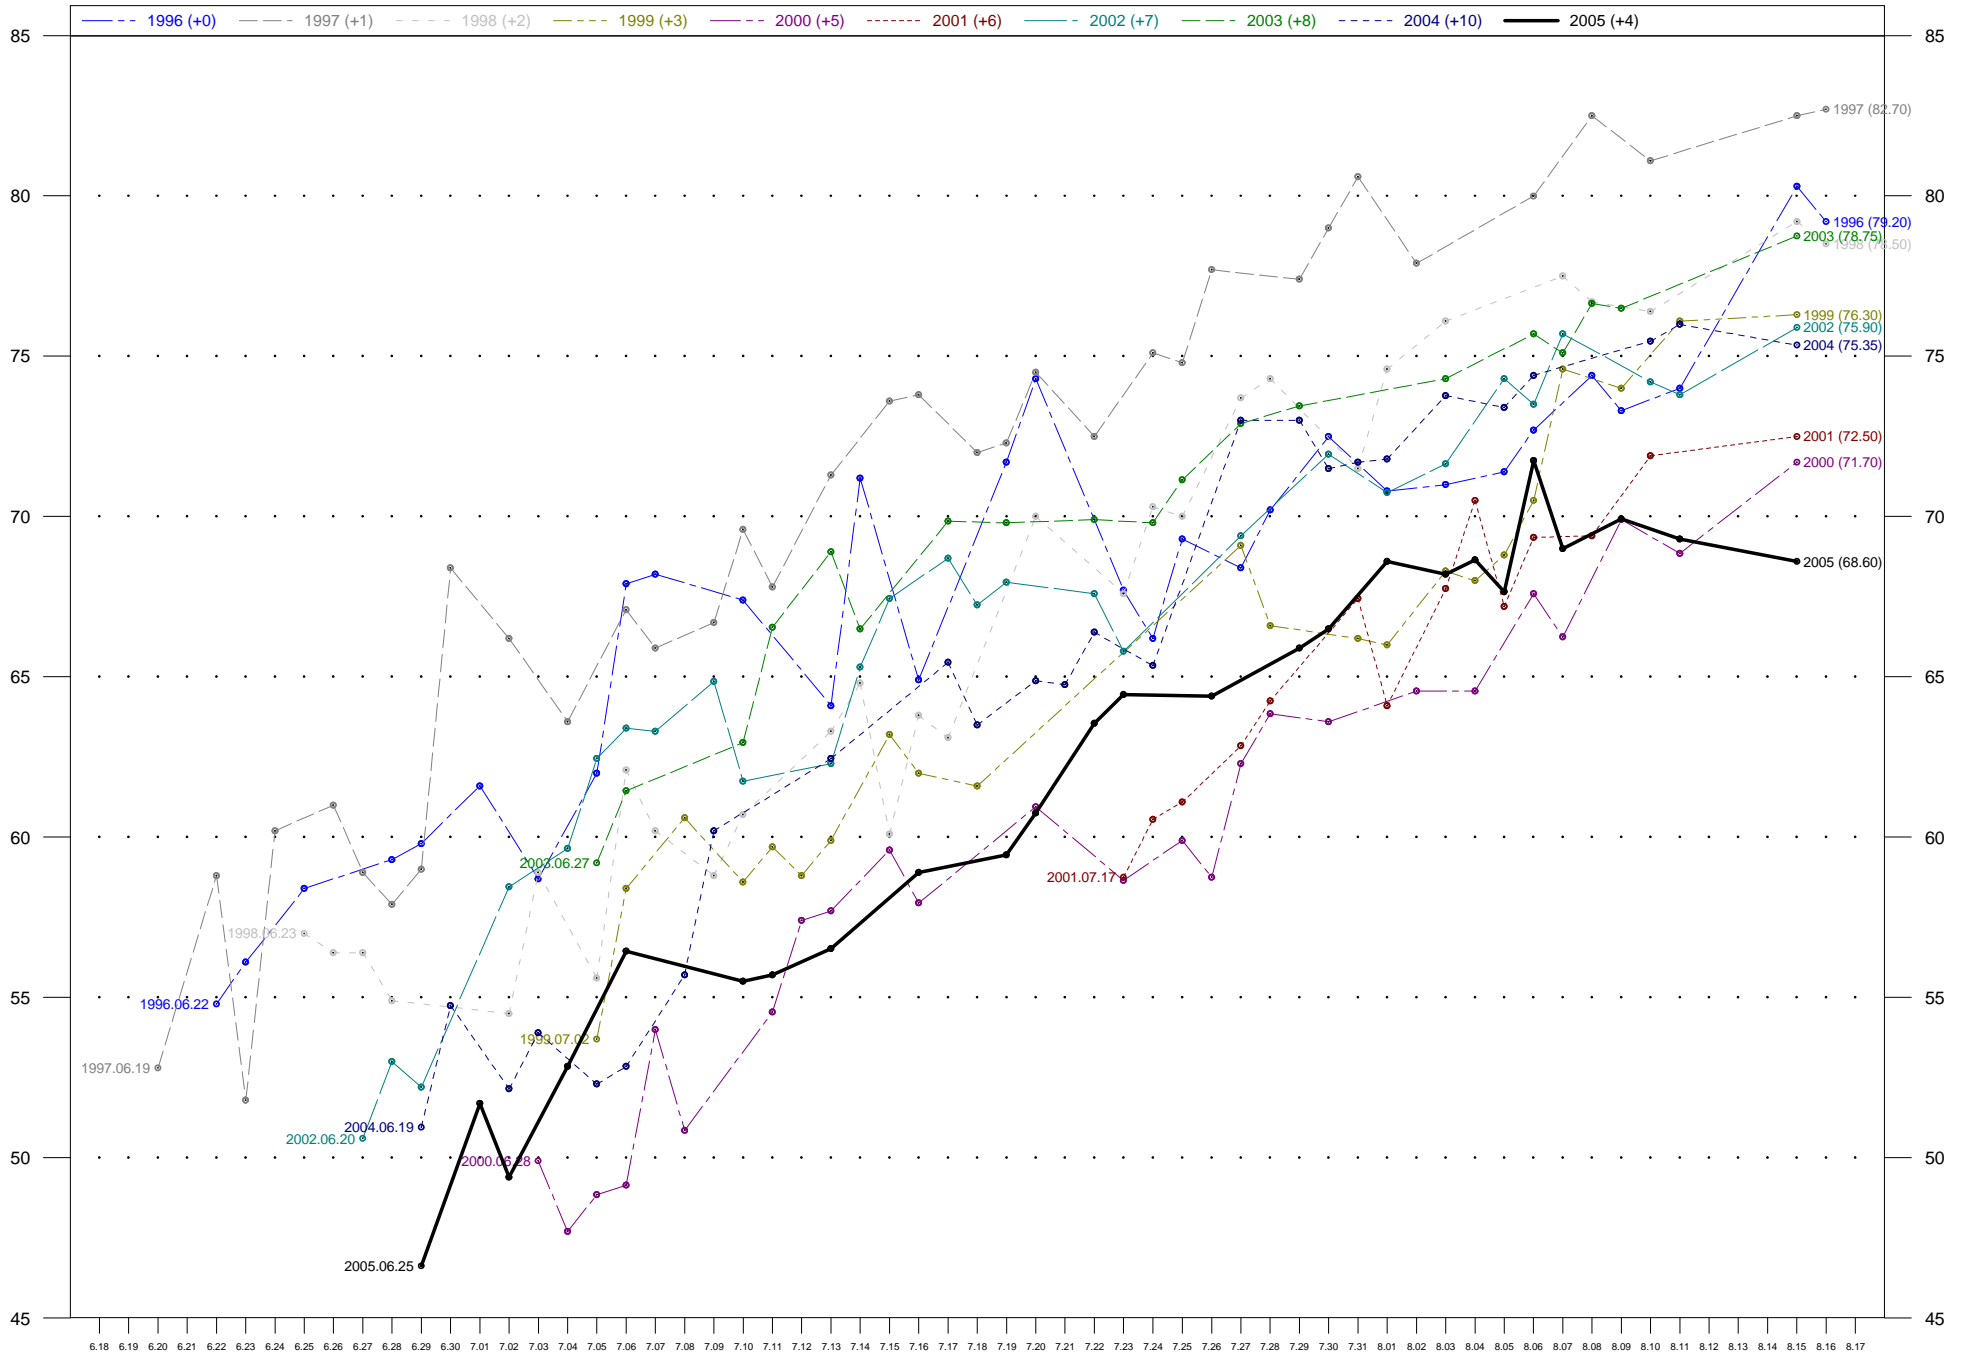

Progress Graph for Kiwanis Kavaliers from 1996 to 2005

(Dates shifted so each year's Div I Finals ends on same calendar date - better for comparison)